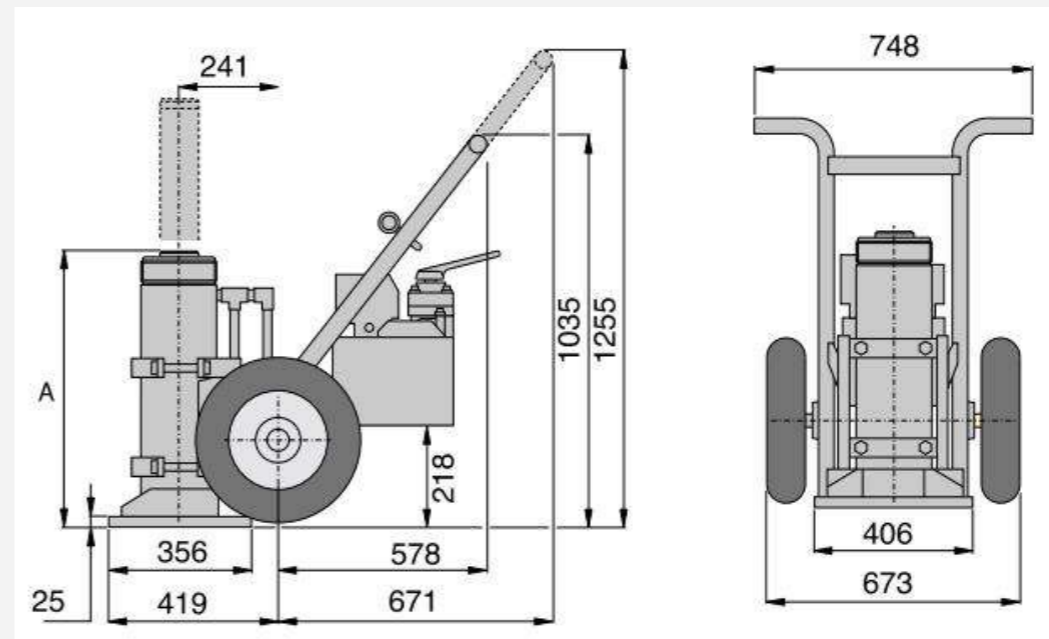

## RJI5013,50 Ton, Electric Lifting Jack,Hydraulic Wheeled Jack

### Product description:

Model Number:RJI5013/RJI5020/RJI10013/RJI10018

Capacity:50/100 ton/498/933 KN

Stroke:330/457/508 mm/13/18/20 in

Pump type:Electric pump

Weight:270-327 kg/594.8-721.5 lbs

Power Source:Electric Power Pack

Collapsed Height:535-759 mm

Minimum Order:1Piece

Manufacturer:SAIVS

Country of Origin:China

Pump type	Capacity	ton	(kN)	Stroke	(mm)	Model	Collapsed	Height	(mm)	Speed mm/sec		(kg)
										load	no-load	
Electric pump	50	(498)		330		RJ-5013	535			0.05	0.51	270
				508		RJI-5020	759		0.05	0.51	283	
	100	(933)		330		RJ-10015	549			0.08	0.95	295
				457		RJ-10018	713		0.08	0.95	327	